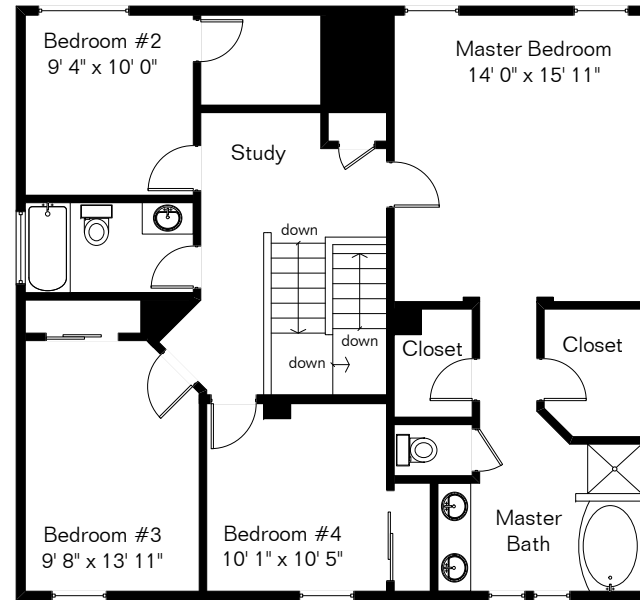

The square footages and room size information are deemed to be reliable but are not guaranteed and should be independently verified.

Pool Area

635 W Red Barberry Dr

Presented by Pam Treece
 Long Realty Company
 (520) 275-2664

Site Visit February 2018

Living Area 2,096 Sq Ft
 Garage 453 Sq Ft

Copyright 2018 Floor Plans First! LLC
 All Rights Reserved.

www.FloorPlansFirst.com

Toll Free (877) 887-1500
 Voice (520) 881-1500
 Fax (520) 791-7701