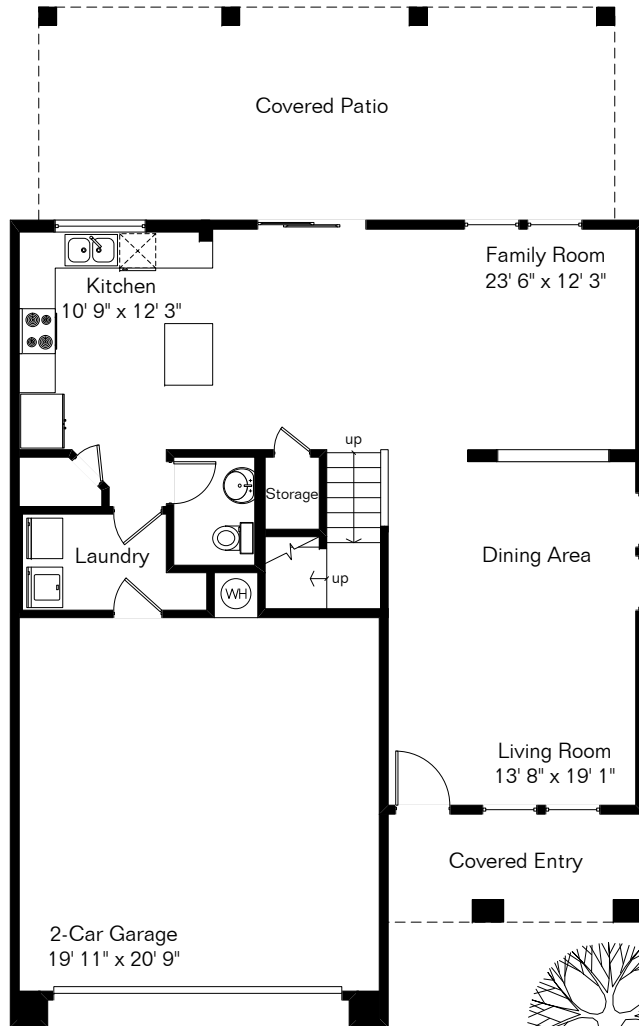

The square footages and room size information are deemed to be reliable but are not guaranteed and should be independently verified.

Pool Area

635 W Red Barberry Dr

Presented by Pam Treece
 Long Realty Company
 (520) 275-2664

Site Visit February 2018

Living Area 2,096 Sq Ft
 Garage 453 Sq Ft

Copyright 2018 Floor Plans First! LLC
 All Rights Reserved.

www.FloorPlansFirst.com

Toll Free (877) 887-1500
 Voice (520) 881-1500
 Fax (520) 791-7701